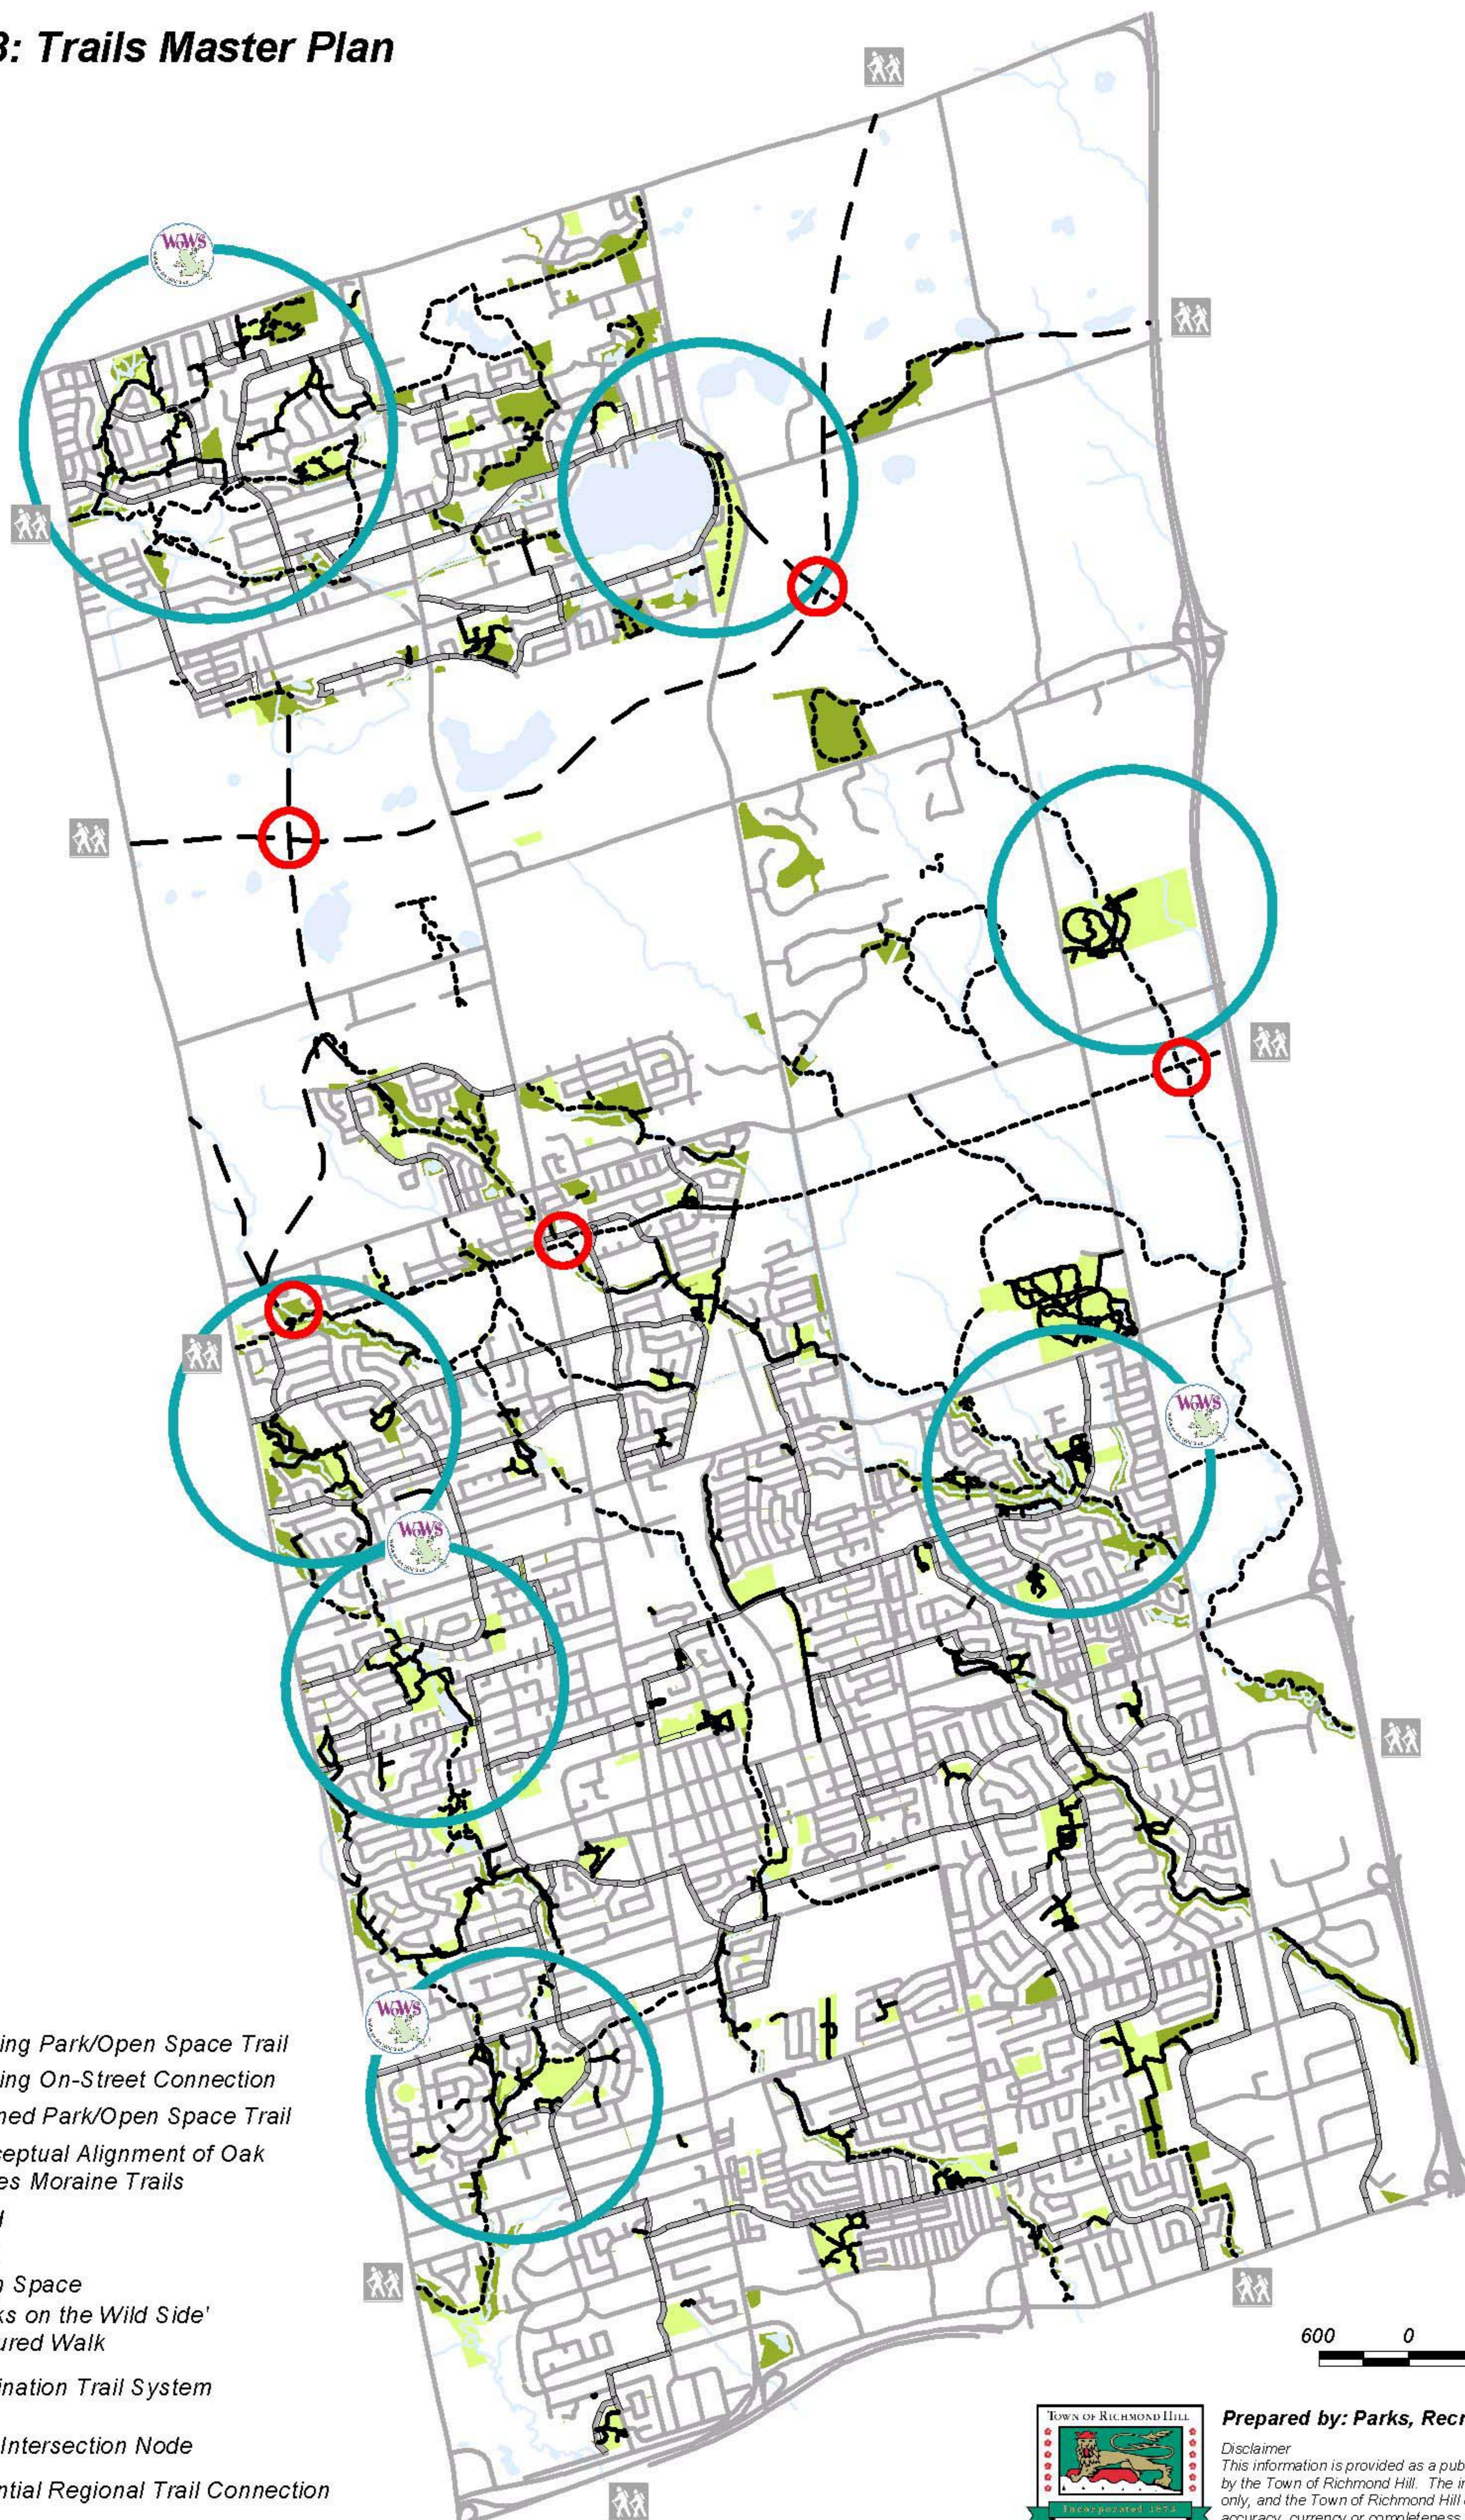

Map 8: Trails Master Plan

-  Existing Park/Open Space Trail
-  Existing On-Street Connection
-  Planned Park/Open Space Trail
-  Conceptual Alignment of Oak Ridges Moraine Trails
-  Road
-  Park
-  Open Space
-  'Walks on the Wild Side' Featured Walk
-  Destination Trail System
-  Trail Intersection Node
-  Potential Regional Trail Connection

600 0 600 1200 Meters

Prepared by: Parks, Recreation & Culture Dept.
 Disclaimer
 This information is provided as a public resource of general information by the Town of Richmond Hill. The information is provided for convenience only, and the Town of Richmond Hill disclaims any responsibility for content, accuracy, currency or completeness. This is not a Plan of Survey.