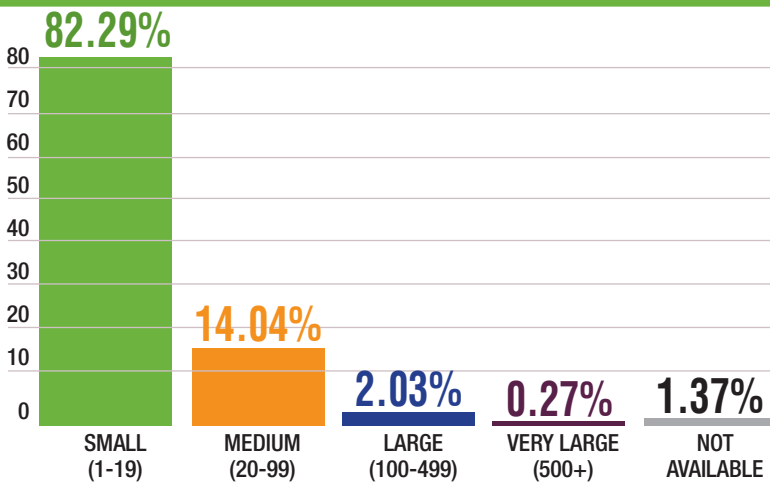

BUSINESS SCALE

MAJOR EMPLOYERS

- Canada Computers
- OpenText Corporation
- AMICO Corporation
- City of Richmond Hill Municipal Offices
- Paymentus Canada Corporation
- Sheraton Parkway Toronto North Hotel & Suites
- Comtech Group Inc.
- Multimatic Inmet
- Olympus Canada Inc.
- Johnson Controls Canada L.P.
- Tesla Toronto Automation ULC

EMPLOYMENT BY INDUSTRY*

	% OF BUSINESSES	% OF EMPLOYMENT		% OF BUSINESSES	% OF EMPLOYMENT
Professional, Scientific, Technical	23.14%	18.63%	Health and Social Assistance	5.04%	2.73%
Wholesale Trade	12.45%	13.59%	Real Estate	3.51%	7.21%
Retail Trade	9.10%	2.83%	Administrative Support, Waste Management	3.18%	6.34%
Manufacturing	8.44%	14.40%	Information and Culture Industries	2.03%	1.61%
Finance and Insurance	7.68%	8.97%	Transportation and Warehousing	1.43%	0.52%
Construction	6.25%	5.64%	Management of Companies	1.15%	3.74%
Accommodation, Food Services	5.43%	6.64%	Arts, Entertainment, Recreation	0.49%	0.58%
Other Services	5.15%	2.04%	Public Administration	0.27%	1.74%
Education	5.15%	2.71%	Mining, Quarrying, Oil and Gas Extraction	0.11%	0.07%

*based on NAIC codes