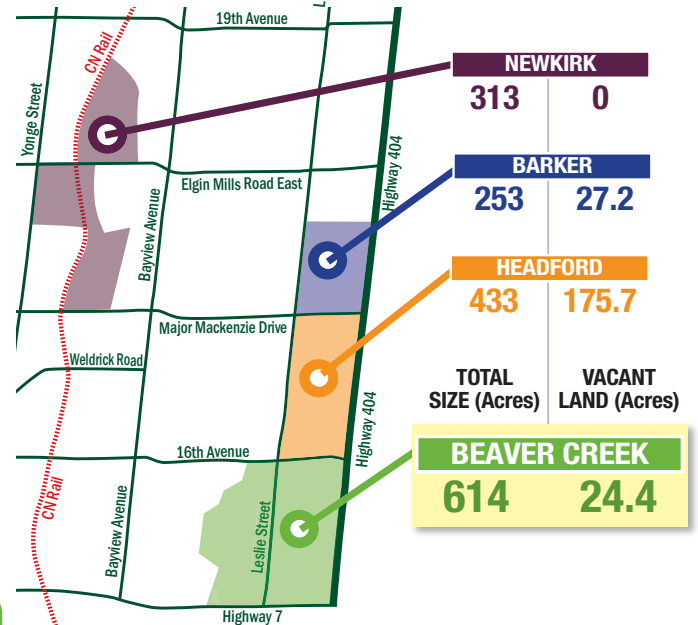

# Beaver Creek Business Park Profile

### BUSINESS SCALE