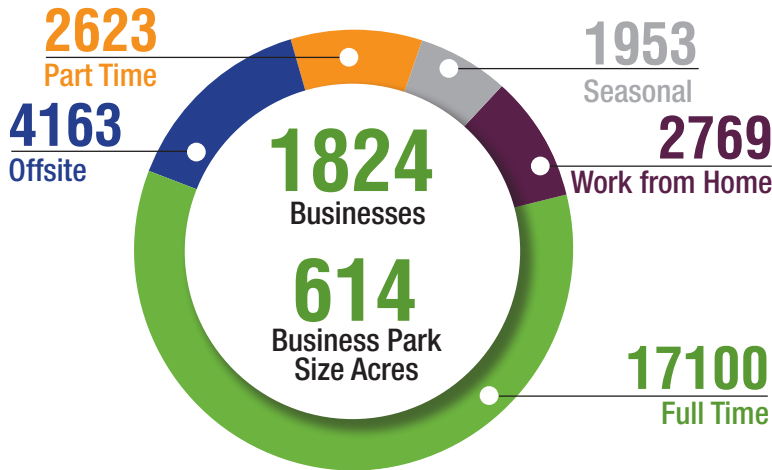

# Beaver Creek Business Park Profile

### EMPLOYMENT TYPE

### BUSINESS SCALE