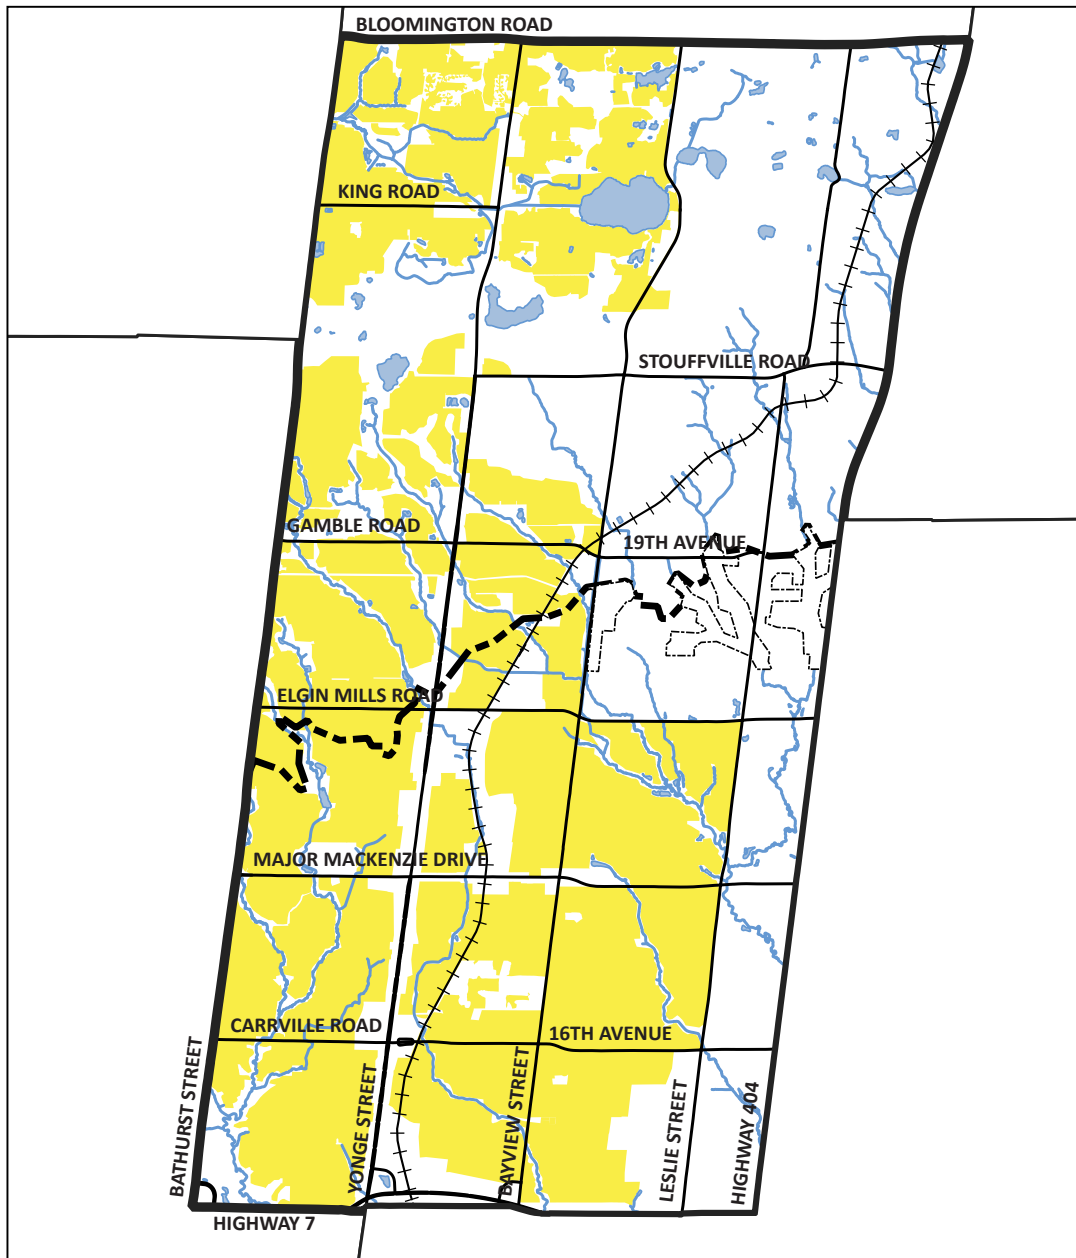

Richmond Hill Neighbourhood Areas

0 5 10 km

Legend

- Neighbourhood
- Oak Ridges Moraine Conservation Plan Area
- Greenbelt Plan Area
- Waterbodies
- Watercourses
- C.N.R.