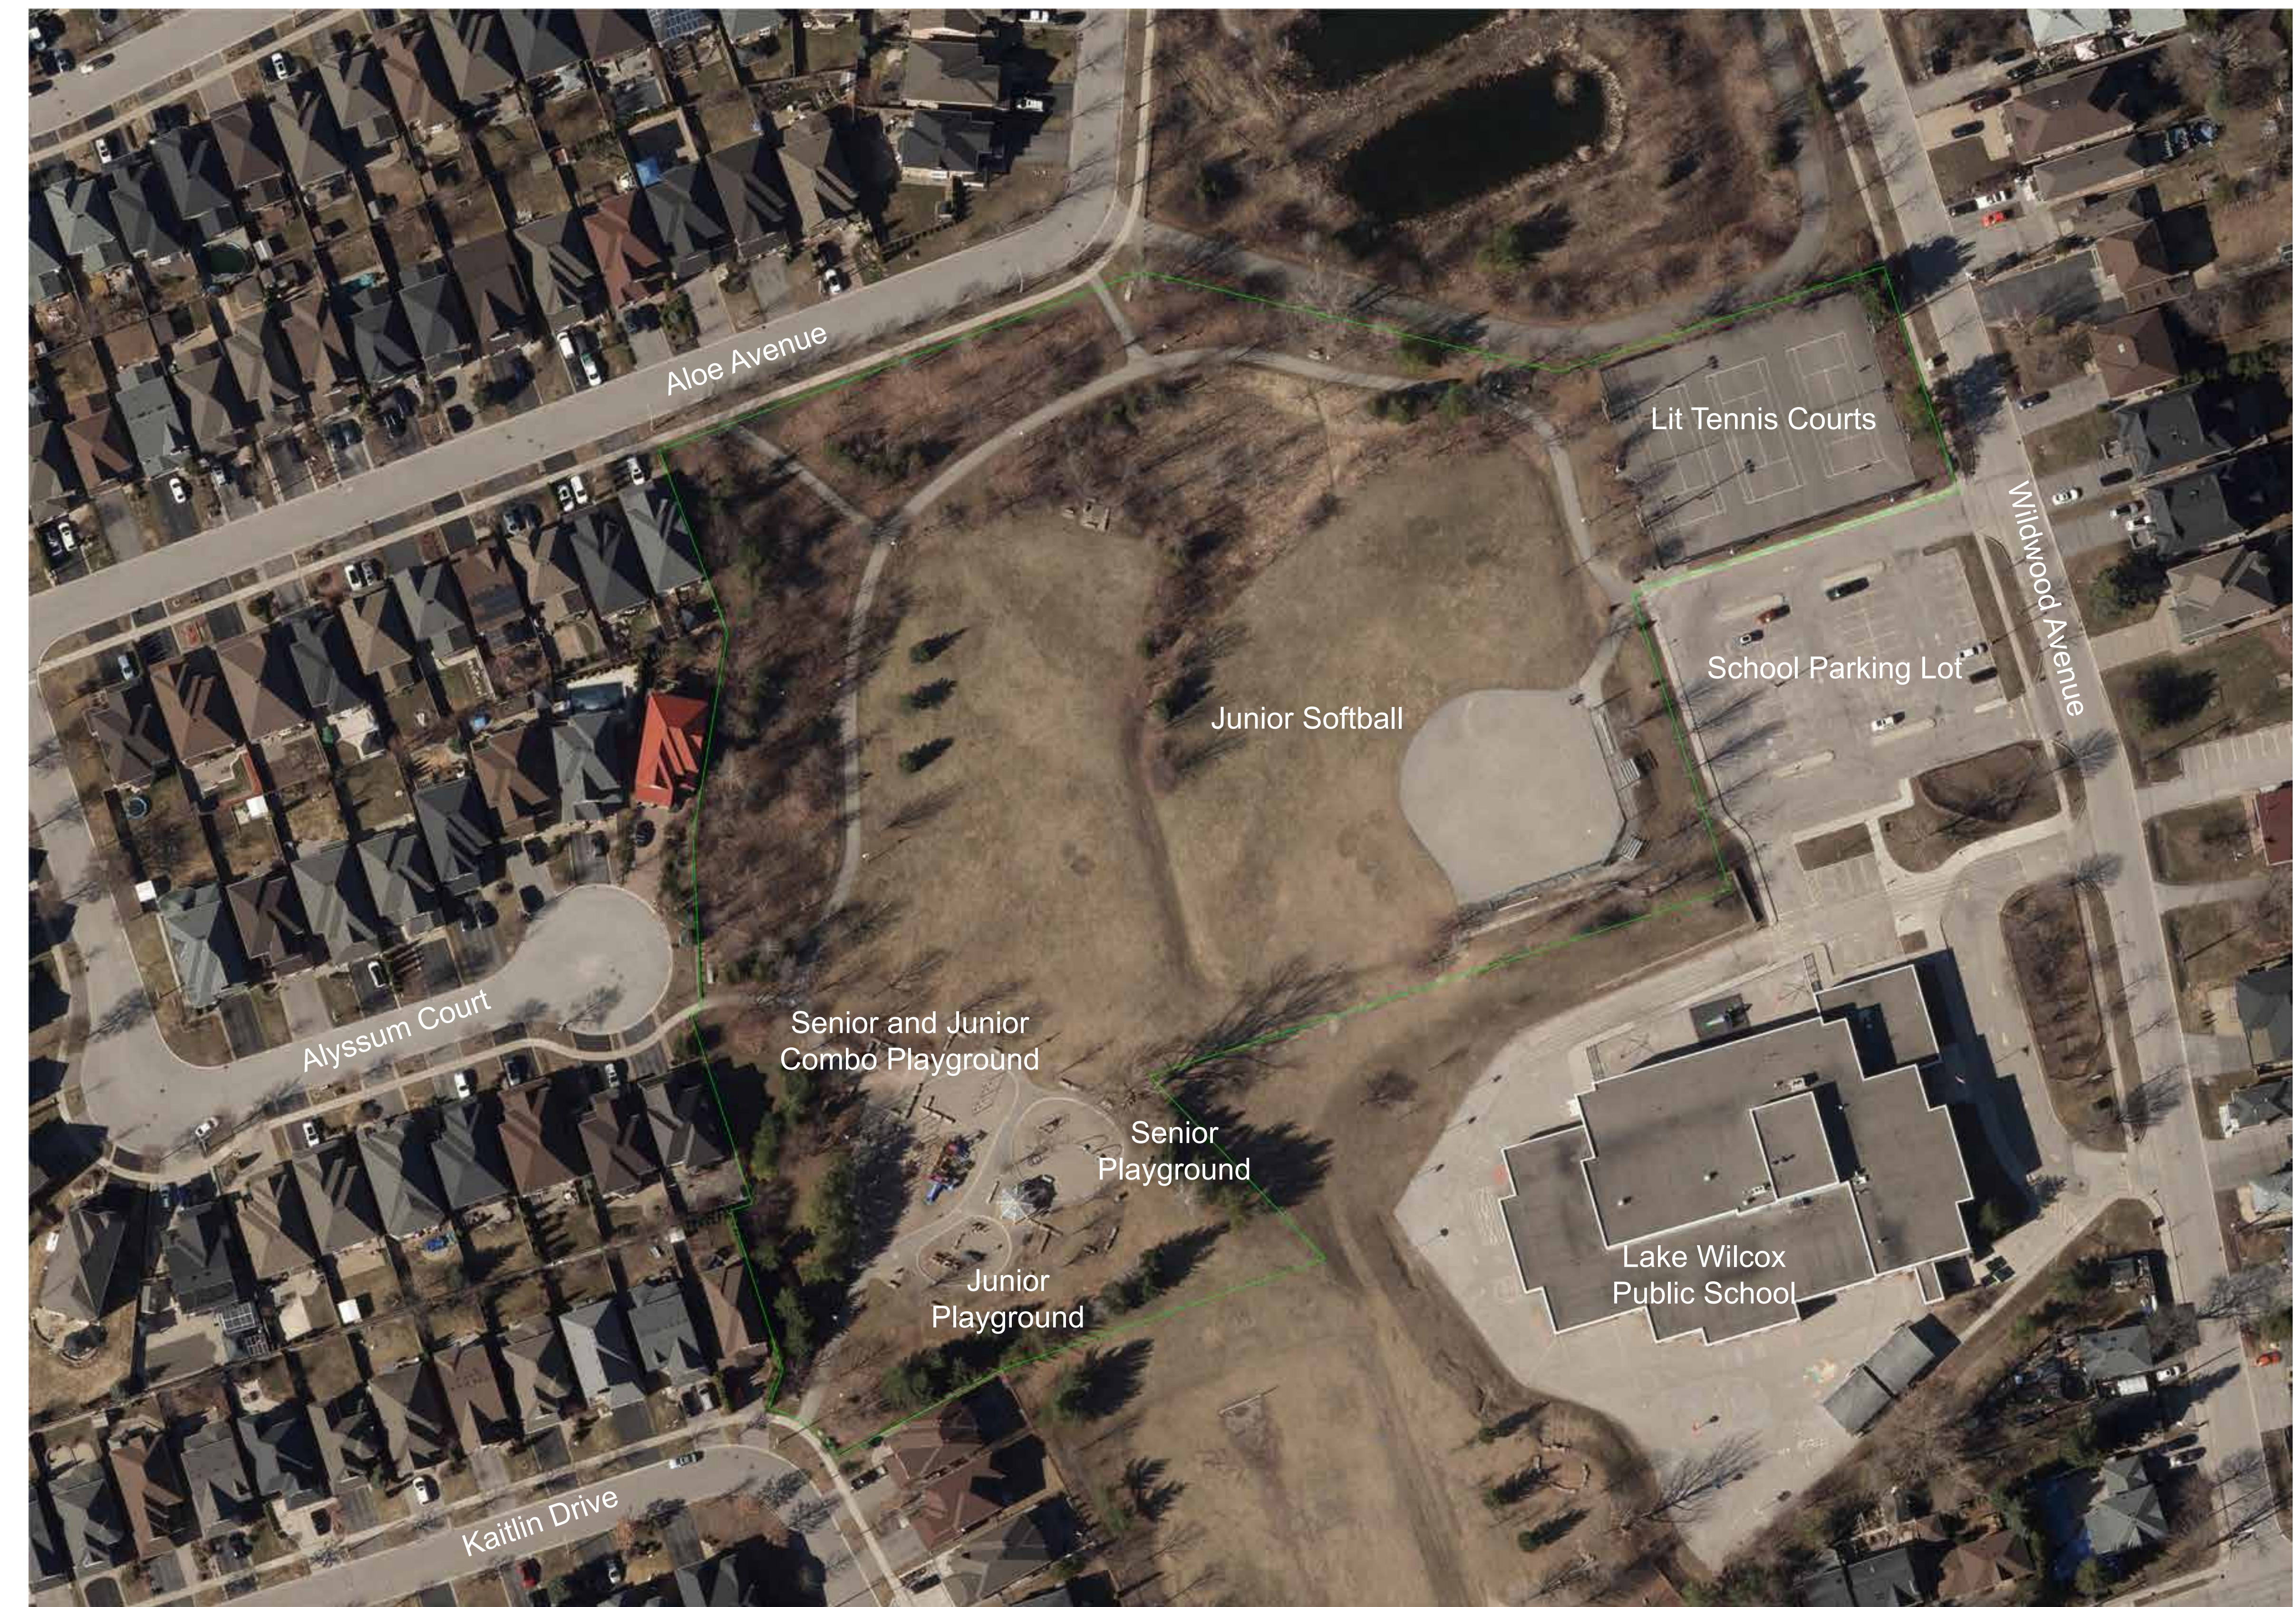

General Map

LEGEND

- Existing Parks
- Existing Open Space Corridors
- Existing Schools
- Rivers/Streams
- Trail
- Parks
- Open Space

Park:	Recreation Facilities:
Brickworks Park	Junior & Senior Playgrounds, Adventure Playground, Junior Softball, 4 Lit Tennis Courts
Channel Gate Parkette	Senior Playground
Fontainebleu Park	Junior & Senior Playgrounds, Basketball Skills Court, 2 Unit Tennis Courts
Fiddlehead Parkette	N/A
Lake Wilcox Channel	N/A
North Shore Parkette	N/A
Pine Farm Park	Combo Playground, Unit Junior Softball, Junior Soccer, Basketball Skills Court, 1 Unit Tennis Court
Sunset Beach Park	Junior & Senior Playgrounds, Splash Pad
Worthington Parkette	Combo Playground

Location Map

Site Photos

Entrance from Kaitlin Drive

Junior softball

Brickworks design theme

Shelter

Junior and senior playground

Senior playground

Junior playground

Tennis courts