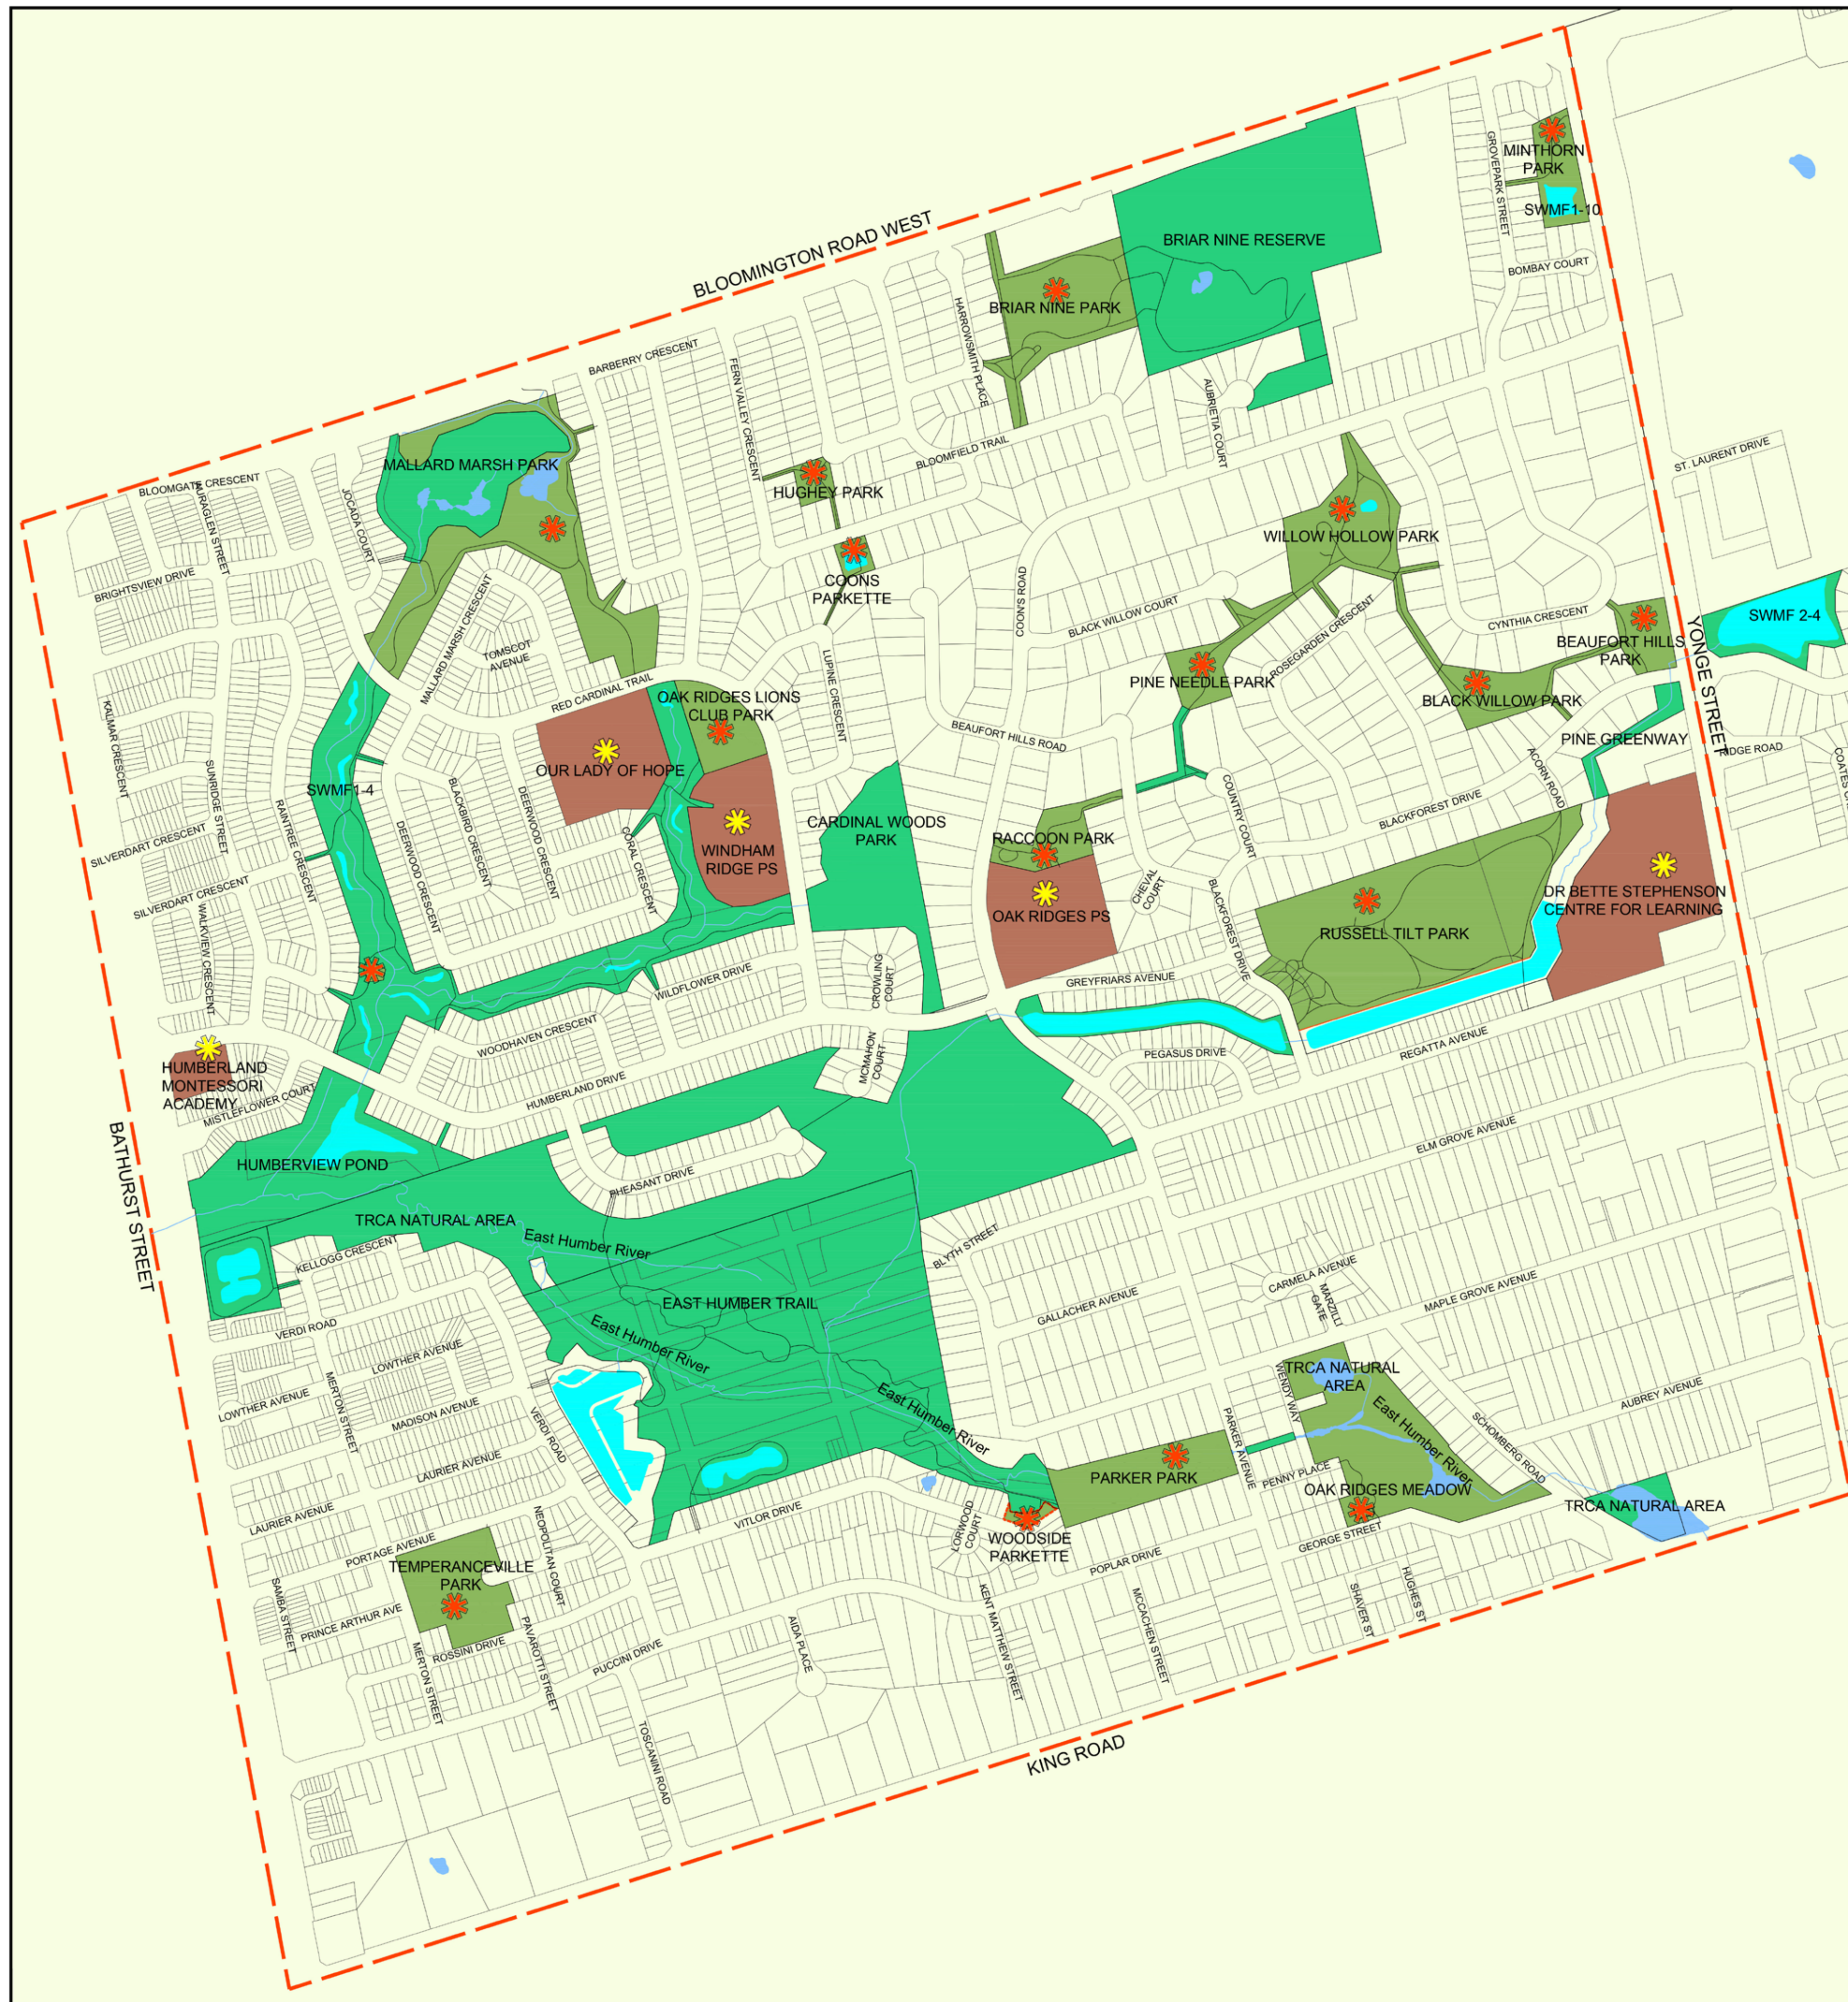

# General Map

# Location Map

### LEGEND

- Existing Parks
- Existing Open Space Corridors
- Existing Schools
- Rivers/Streams
- Trail
- Parks
- Open Space

Park:	Recreation Facilities:
Beaufort Hills Park	N/A
Black Willow Park	N/A
Briar Nine Park	Senior Playground
Coons Parkette	N/A
Hughey Park	Junior Playground, Senior Playground, Fitness Equipment
Humber Flats Ecopark	Combo Playground
Mallard Marsh Park	Combo Playground
Oak Ridges Lions Club Park	Basketball Full Court, Adventure Playground, Splash Pad, 1 Unlit Tennis Asphalt
Oak Ridges Meadow	Junior Playground, Senior Playground
Parker Park	N/A
Pine Needle Park	N/A
Raccoon Park	Combo Playground, 2 Unlit Tennis Colour Coated, Mini Soccer
Russell Tilt Park	2 Mini Soccer, Unit Senior Soccer, Unit Senior Slo-Pitch Baseball, 3 Unlit Asphalt Tennis, Junior Playground, Senior Playground, Adventure Playground, Splash Pad
Temperanceville Park	Junior Soccer, Junior Playground, Senior Playground
Woodside Parkette	Junior Playground
Temperanceville Park	Junior Soccer, Junior Playground, Senior Playground

### Site Photos

West entrance from Vitlor Drive

Wood rail fence

Junior playground with sand surface and concrete curb

Junior playground

Swings

Trailhead signage

Trail access P-gate